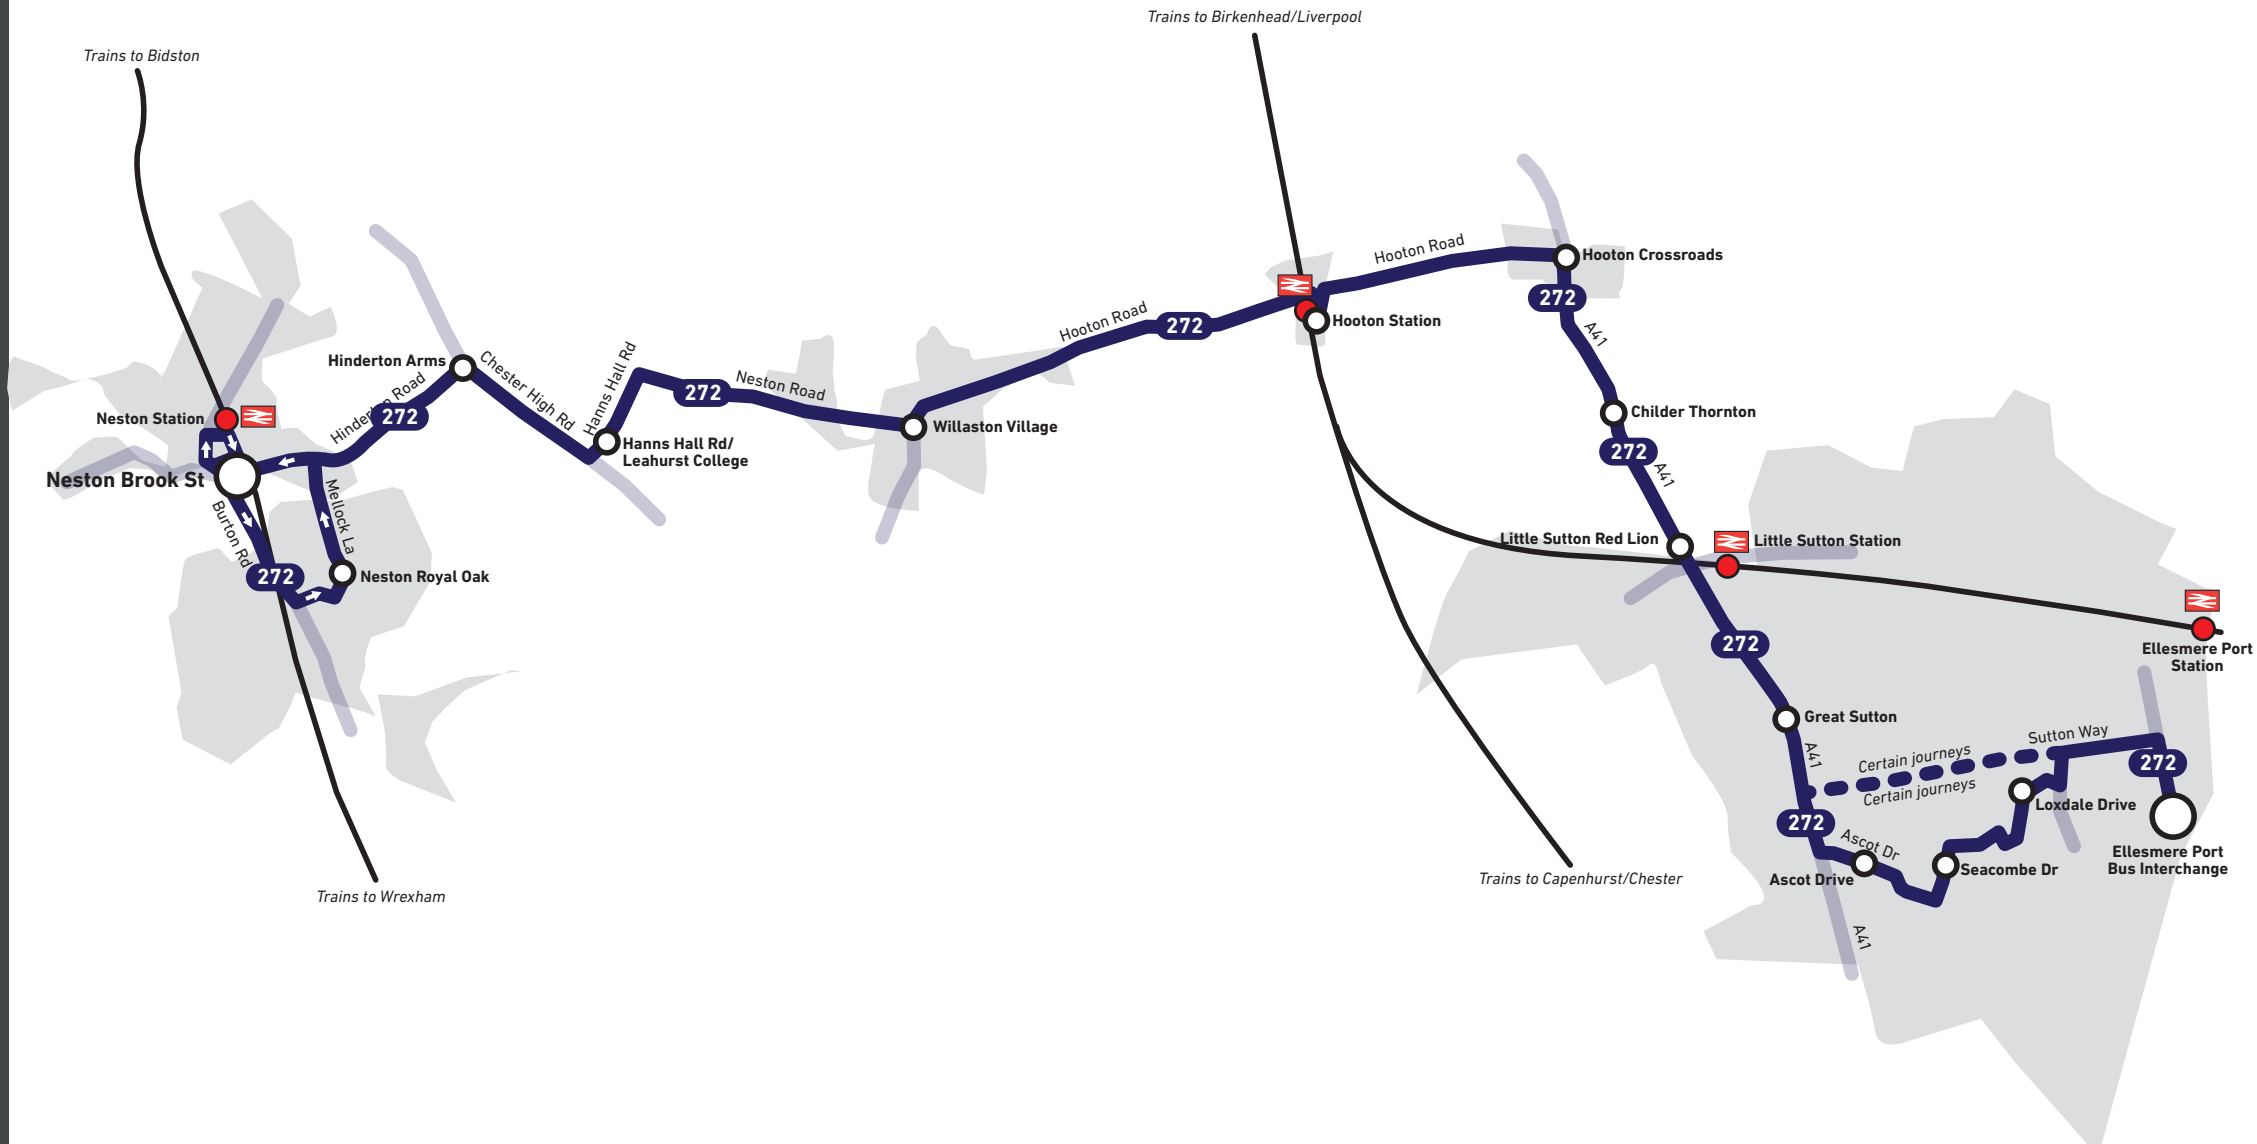

Notes:

SW - This journey operates direct between Ellesmere Port Bus Station and A41 via Sutton Way. This journey will not serve Loxdale Drive, Seacombe Drive and Ascot Drive areas.

Use the 272 Service for connections to many places...

At **Ellesmere Port Bus Interchange** for buses to:

Chester, Cheshire Oaks, Frodsham, Helsby, Runcorn

At **Hooton Railway Station**:

For Merseyrail trains to Birkenhead, Liverpool and Chester

At **Neston** for buses to:

Chester, Ness Gardens, Parkgate, Parkgate, Heswall, West Kirby

Or trains to Bidston for electric trains to Liverpool and direct trains to Wrexham

Plan your journey with Merseyrail

Visit merseyrail.org for the latest travel and ticket information