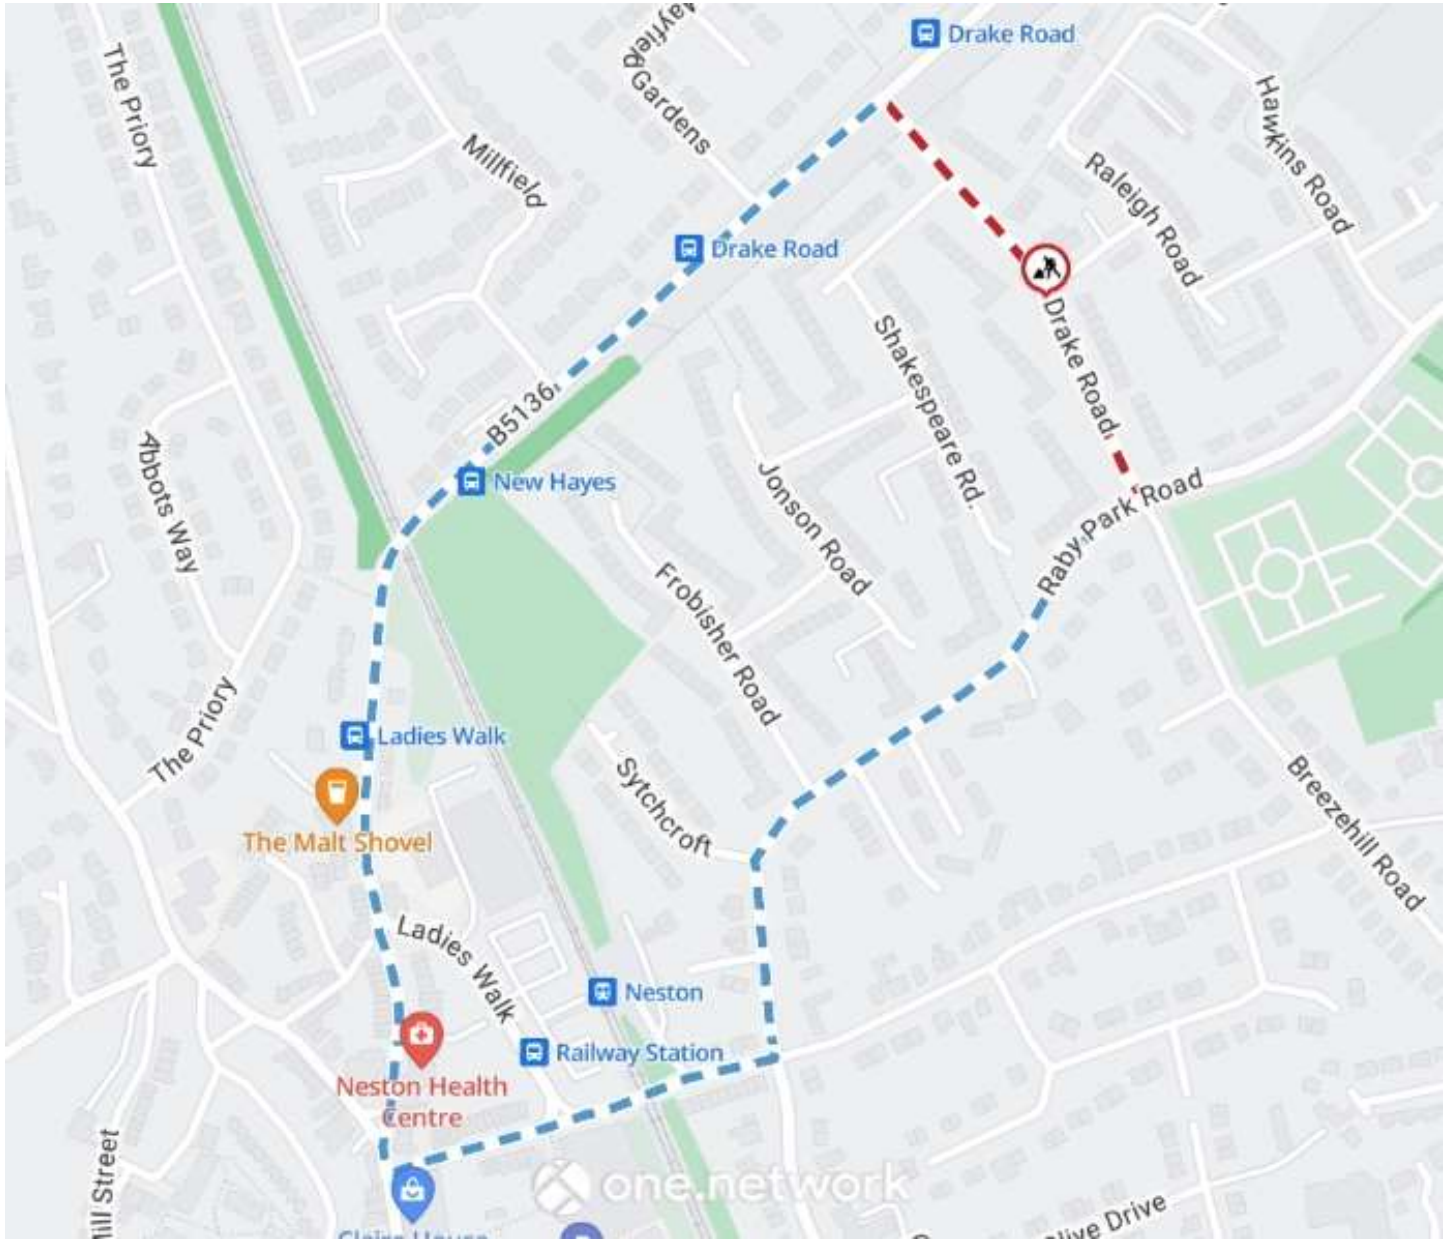

Map data © [MapTiler](#) © [OpenStreetMap contributors](#)